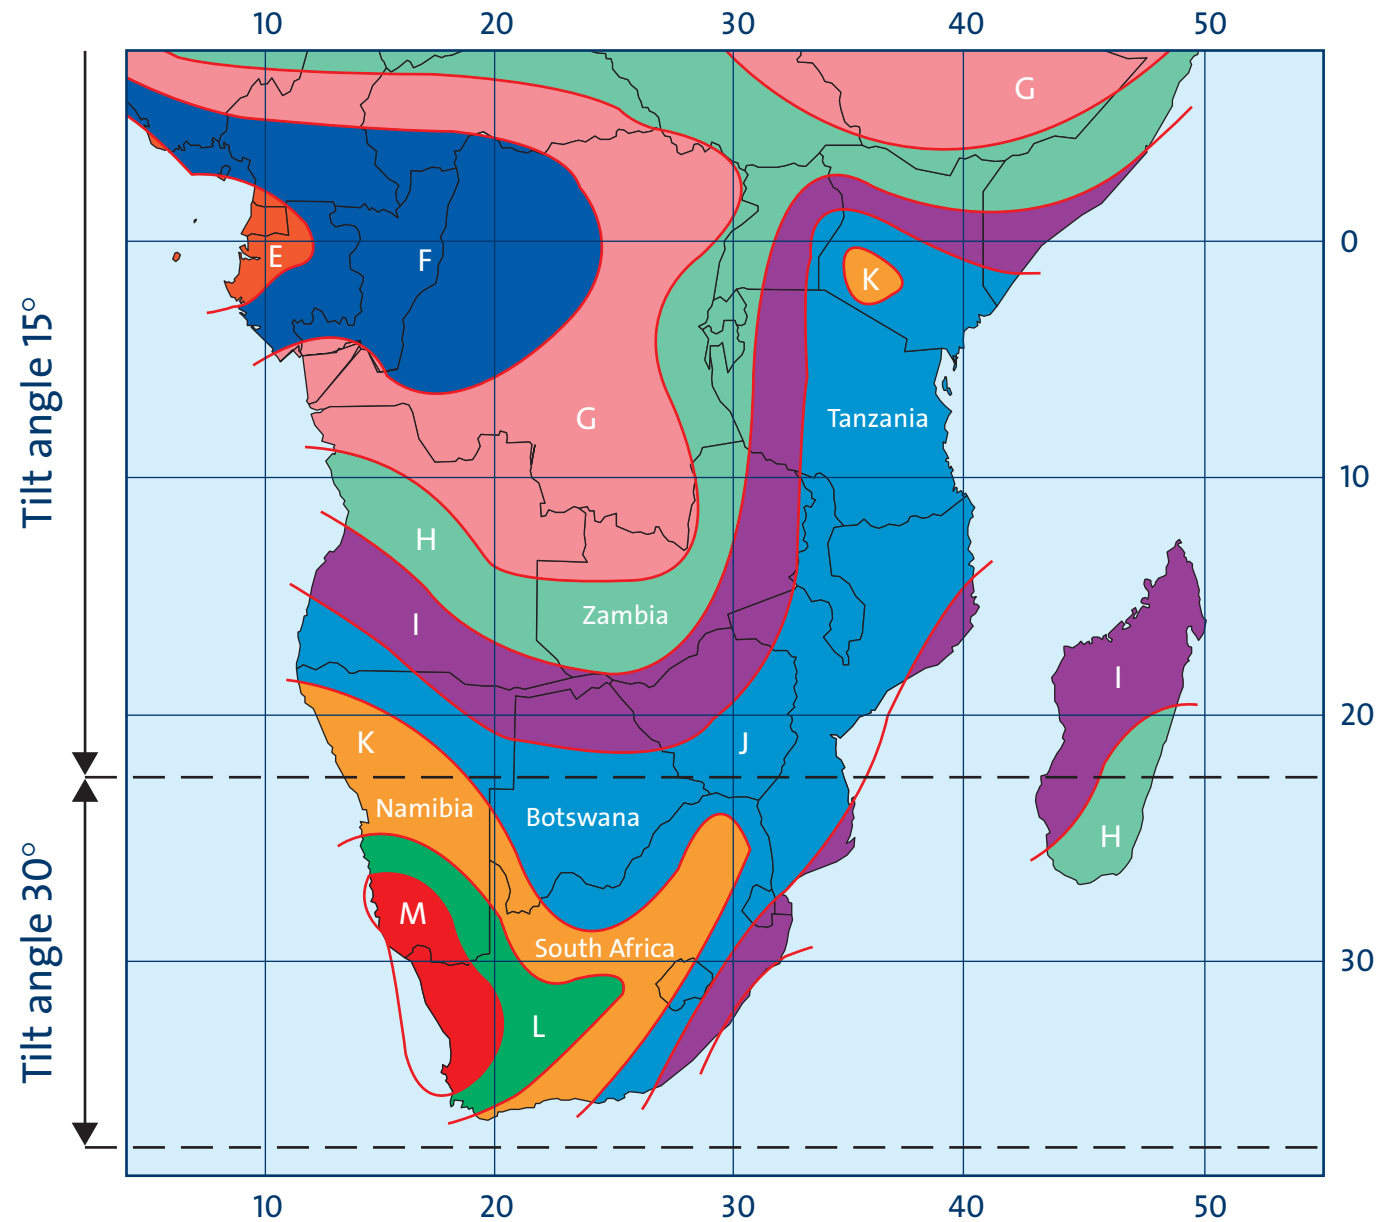

SOUTHERN AFRICA JANUARY

Colour	Zone	kWh/m ² day
Orange	E	3.8
Dark Blue	F	4.4
Light Pink	G	4.9
Light Green	H	5.5
Purple	I	6.1
Blue	J	6.7
Orange	K	7.3
Green	L	7.9
Red	M	8.4

Solar radiation on horizontal surface